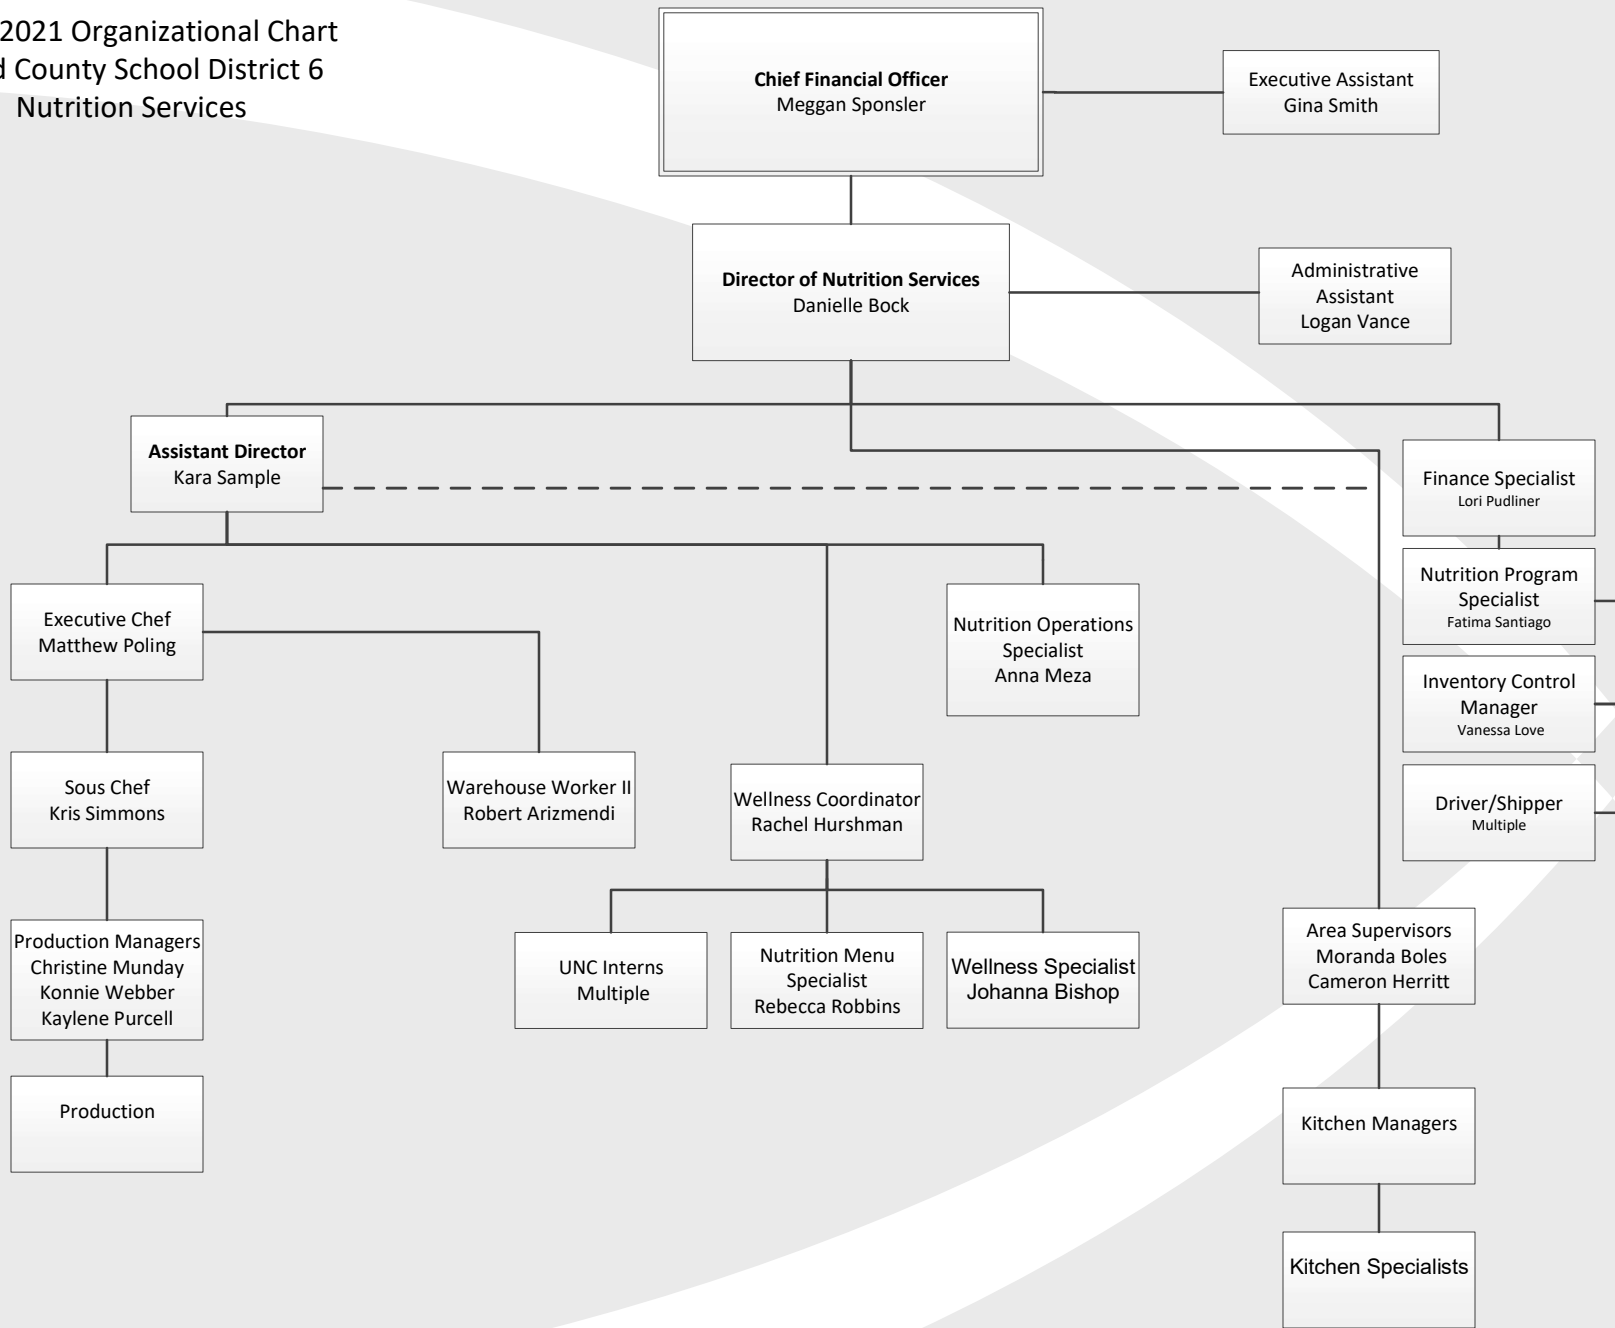

# 2020-2021 Organizational Chart Weld County School District 6

2020-2021 Organizational Chart  
 Weld County School District 6  
 Academic Achievement

**Superintendent of Schools**  
 Dr. Deirdre Pilch

Executive Assistant  
 Kristina Crain

2020-2021 Organizational Chart  
 Weld County School District 6  
 School Leadership Secondary

2020-2021 Organizational Chart  
 Weld County School District 6  
 School Leadership  
 Elementary / K-8

2020-2021 Organizational Chart  
Weld County School District 6  
Communications/Safety & Security

2020-2021 Organizational Chart  
Weld County School District 6  
Finance

2020-2021 Organizational Chart  
 Weld County School District 6  
 Support Services

2020-2021 Organizational Chart  
 Weld County School District 6  
 Human Resources

2020-2021 Organizational Chart  
 Weld County School District 6  
 Nutrition Services

2020-2021 Organizational Chart  
 Weld County School District 6  
 Information Technology

2020-2021 Organizational Chart  
Weld County School District 6  
Transportation