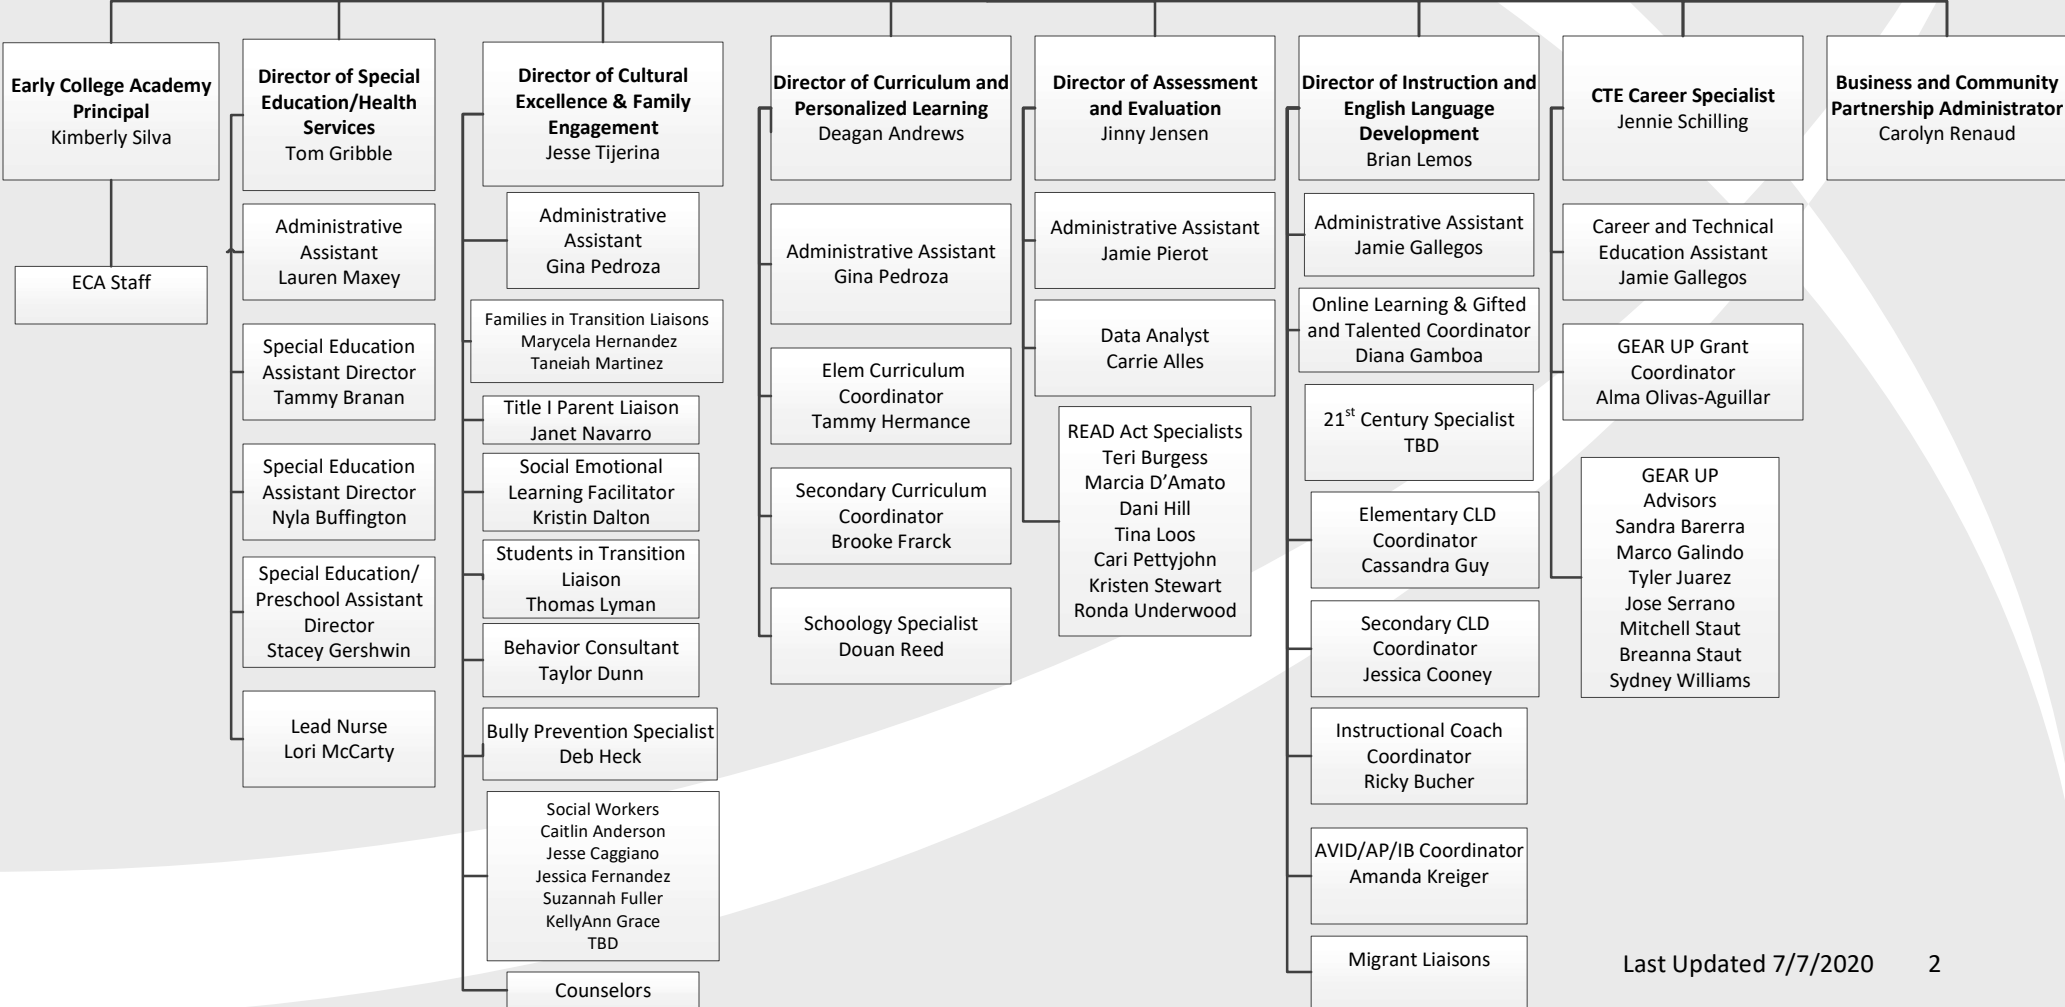

# 2020-2021 Organizational Chart Weld County School District 6

2020-2021 Organizational Chart  
 Weld County School District 6  
 Academic Achievement

**Superintendent of Schools**  
 Dr. Deirdre Pilch

Executive Assistant  
 Kristina Crain

**Assistant Superintendent of Academic Achievement**  
 Dr. Stacie Datterri

**Professional Development Manager**  
 Erika McNichol

**Executive Assistant**  
 Lindsey Richards

2020-2021 Organizational Chart  
 Weld County School District 6  
 Special Education

2020-2021 Organizational Chart  
 Weld County School District 6  
 School Leadership Secondary

2020-2021 Organizational Chart  
 Weld County School District 6  
 School Leadership  
 Elementary / K-8

2020-2021 Organizational Chart  
Weld County School District 6  
Communications/Safety & Security

2020-2021 Organizational Chart  
 Weld County School District 6  
 Nutrition Services

2020-2021 Organizational Chart  
 Weld County School District 6  
 Information Technology

2020-2021 Organizational Chart  
Weld County School District 6  
Transportation