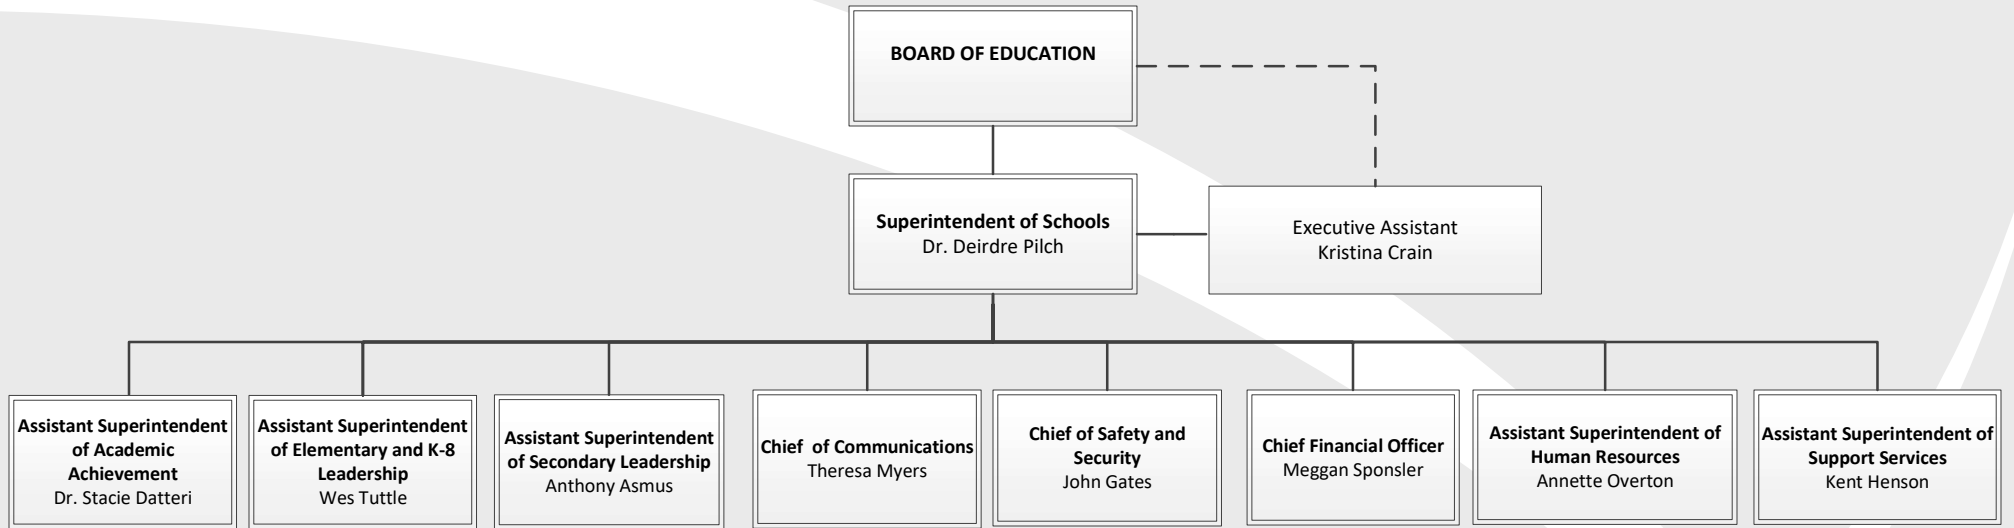

# 2020-2021 Organizational Chart Weld County School District 6

2020-2021 Organizational Chart  
 Weld County School District 6  
 Academic Achievement

**Superintendent of Schools**  
 Dr. Deirdre Pilch

Executive Assistant  
 Kristina Crain

**Assistant Superintendent of Academic Achievement**  
 Dr. Stacie Datterri

**Professional Development Manager**  
 Erika McNichol

**Executive Assistant**  
 Lindsey Richards

2020-2021 Organizational Chart  
 Weld County School District 6  
 Special Education