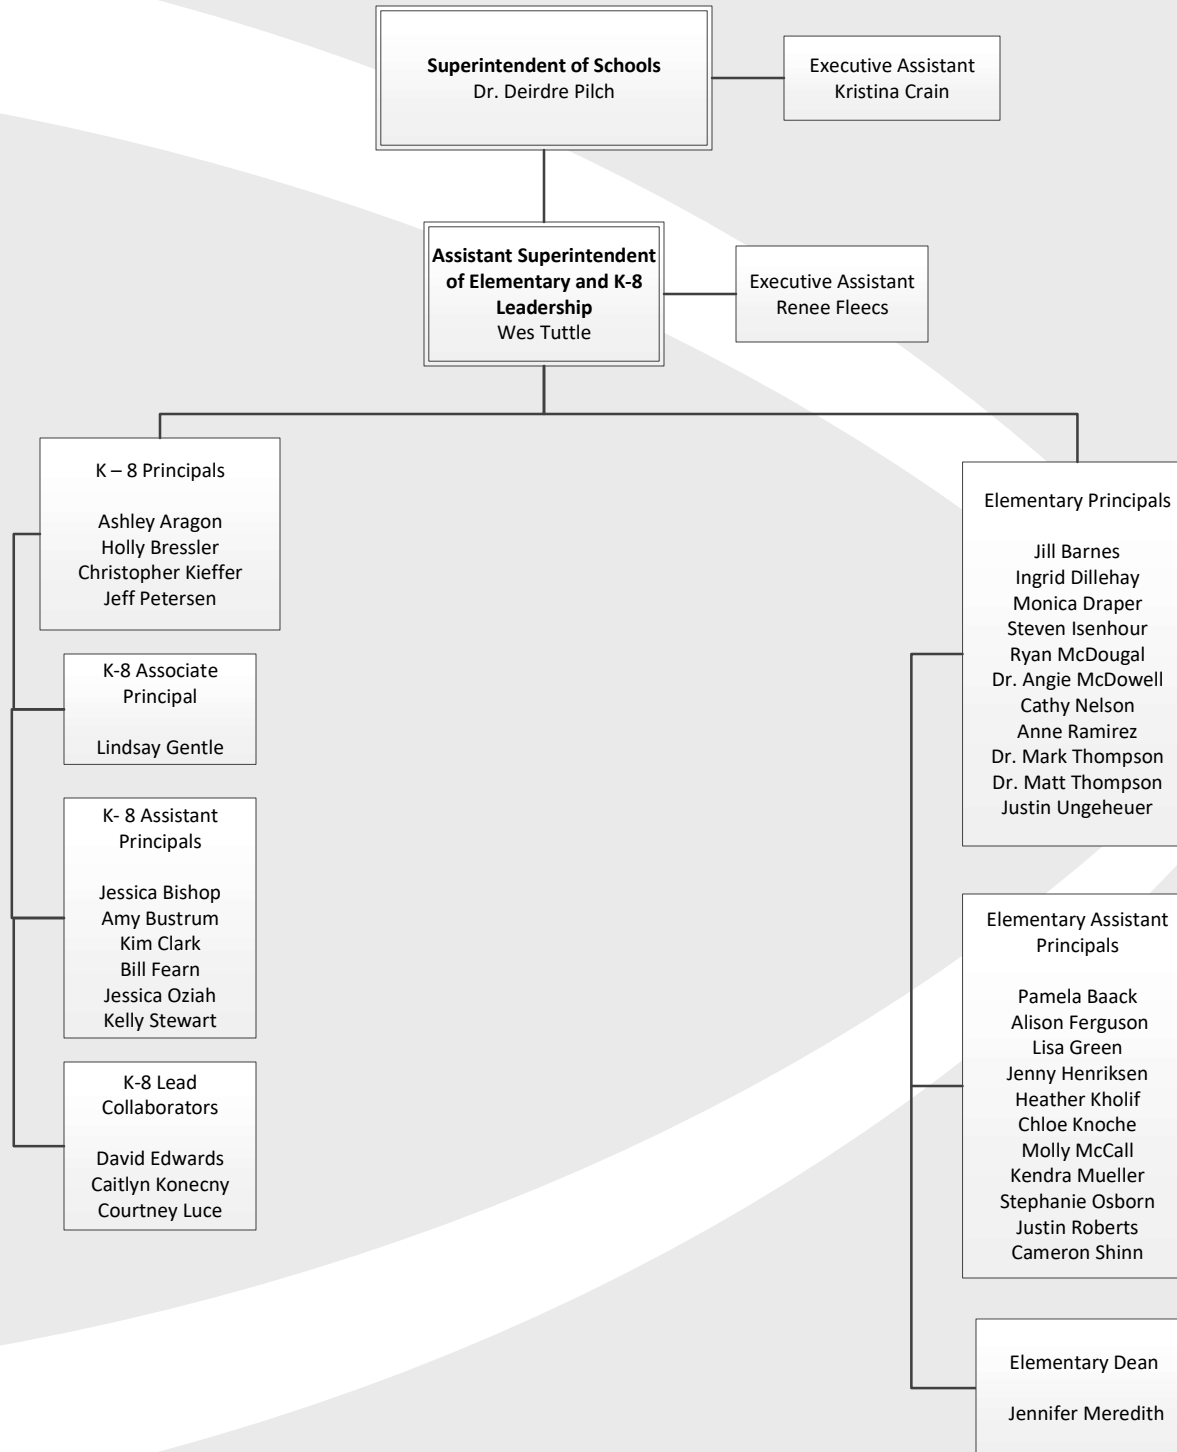

# 2020-2021 Organizational Chart Weld County School District 6

2020-2021 Organizational Chart  
 Weld County School District 6  
 Academic Achievement

**Superintendent of Schools**  
 Dr. Deirdre Pilch

Executive Assistant  
 Kristina Crain

**Assistant Superintendent of Academic Achievement**  
 Dr. Stacie Datterri

**Professional Development Manager**  
 Erika McNichol

**Executive Assistant**  
 Lindsey Richards

2020-2021 Organizational Chart  
 Weld County School District 6  
 Special Education

2020-2021 Organizational Chart  
 Weld County School District 6  
 School Leadership Secondary

2020-2021 Organizational Chart  
 Weld County School District 6  
 School Leadership  
 Elementary / K-8

2020-2021 Organizational Chart  
Weld County School District 6  
Communications/Safety & Security