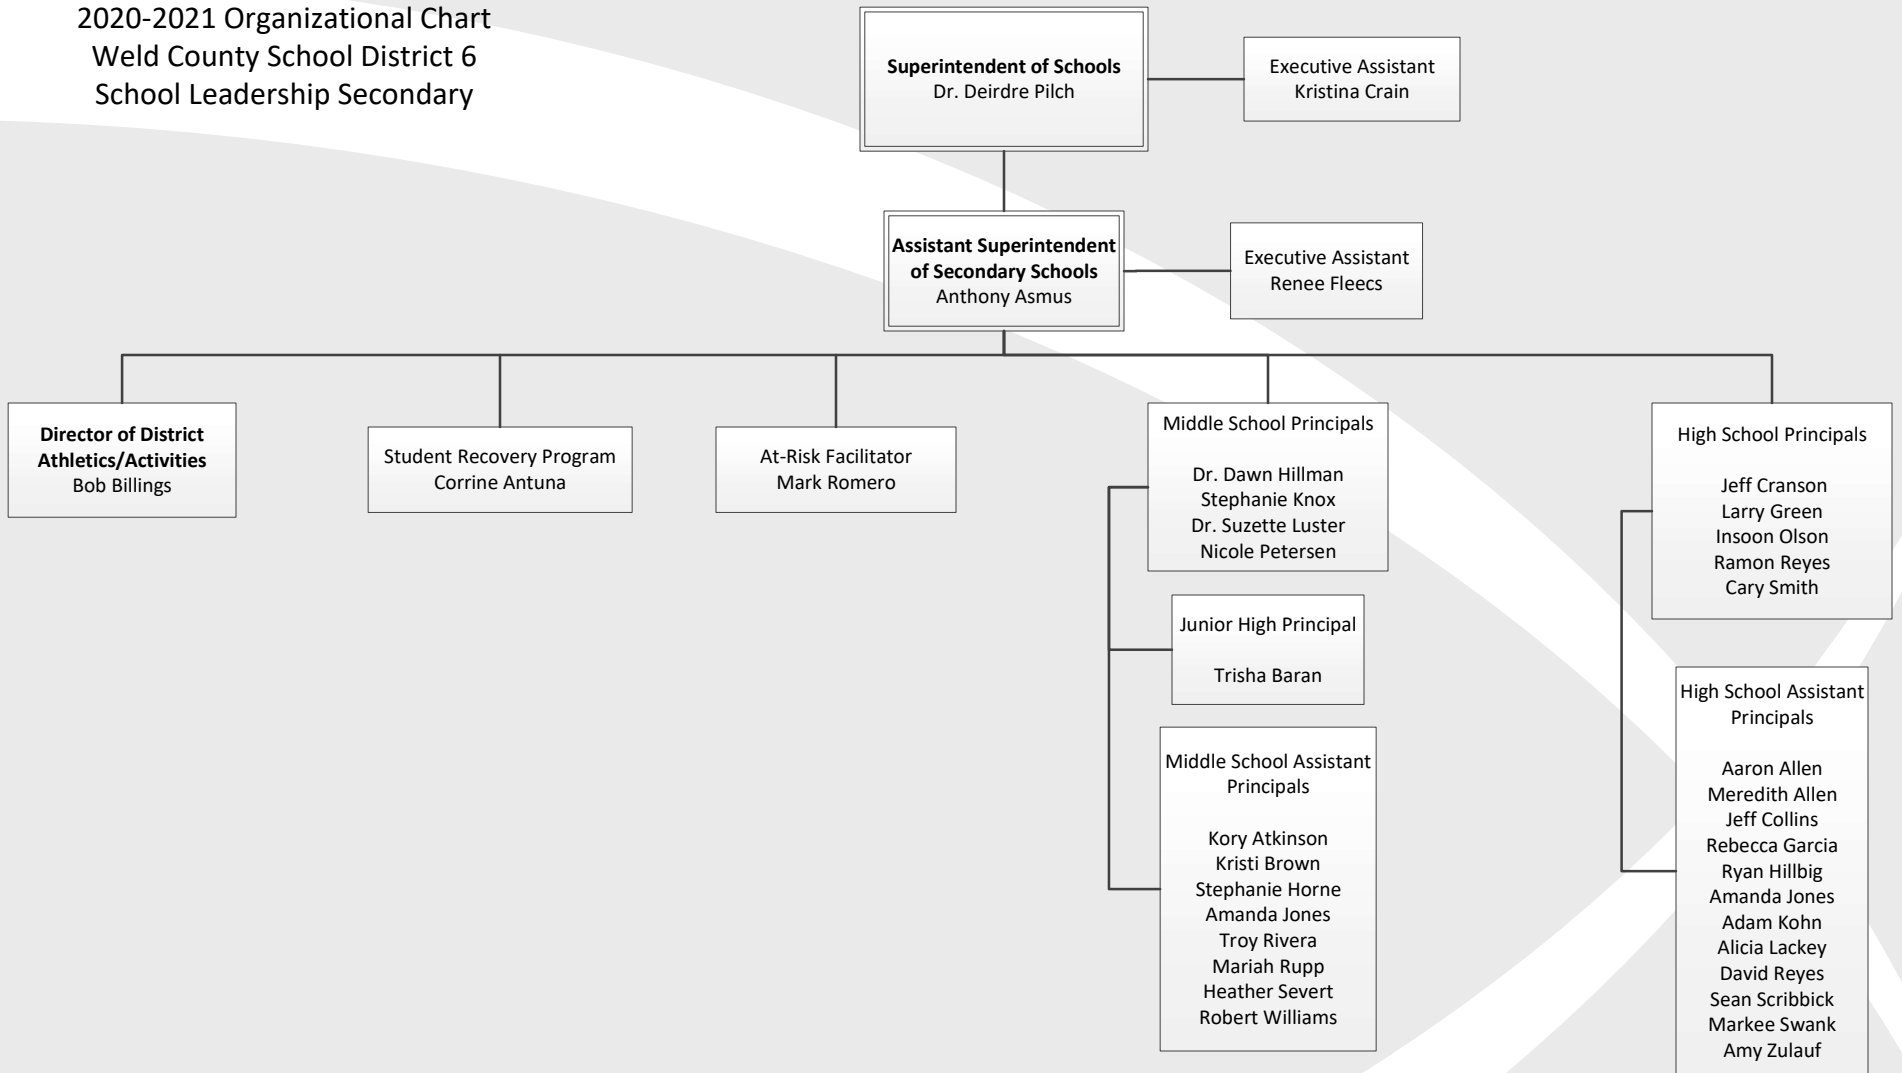

# 2020-2021 Organizational Chart Weld County School District 6

2020-2021 Organizational Chart  
 Weld County School District 6  
 Academic Achievement

**Superintendent of Schools**  
 Dr. Deirdre Pilch

Executive Assistant  
 Kristina Crain

**Assistant Superintendent of Academic Achievement**  
 Dr. Stacie Datterri

**Professional Development Manager**  
 Erika McNichol

**Executive Assistant**  
 Lindsey Richards

2020-2021 Organizational Chart  
 Weld County School District 6  
 Special Education

2020-2021 Organizational Chart  
 Weld County School District 6  
 School Leadership Secondary

2020-2021 Organizational Chart  
 Weld County School District 6  
 School Leadership  
 Elementary / K-8

2020-2021 Organizational Chart  
Weld County School District 6  
Communications/Safety & Security