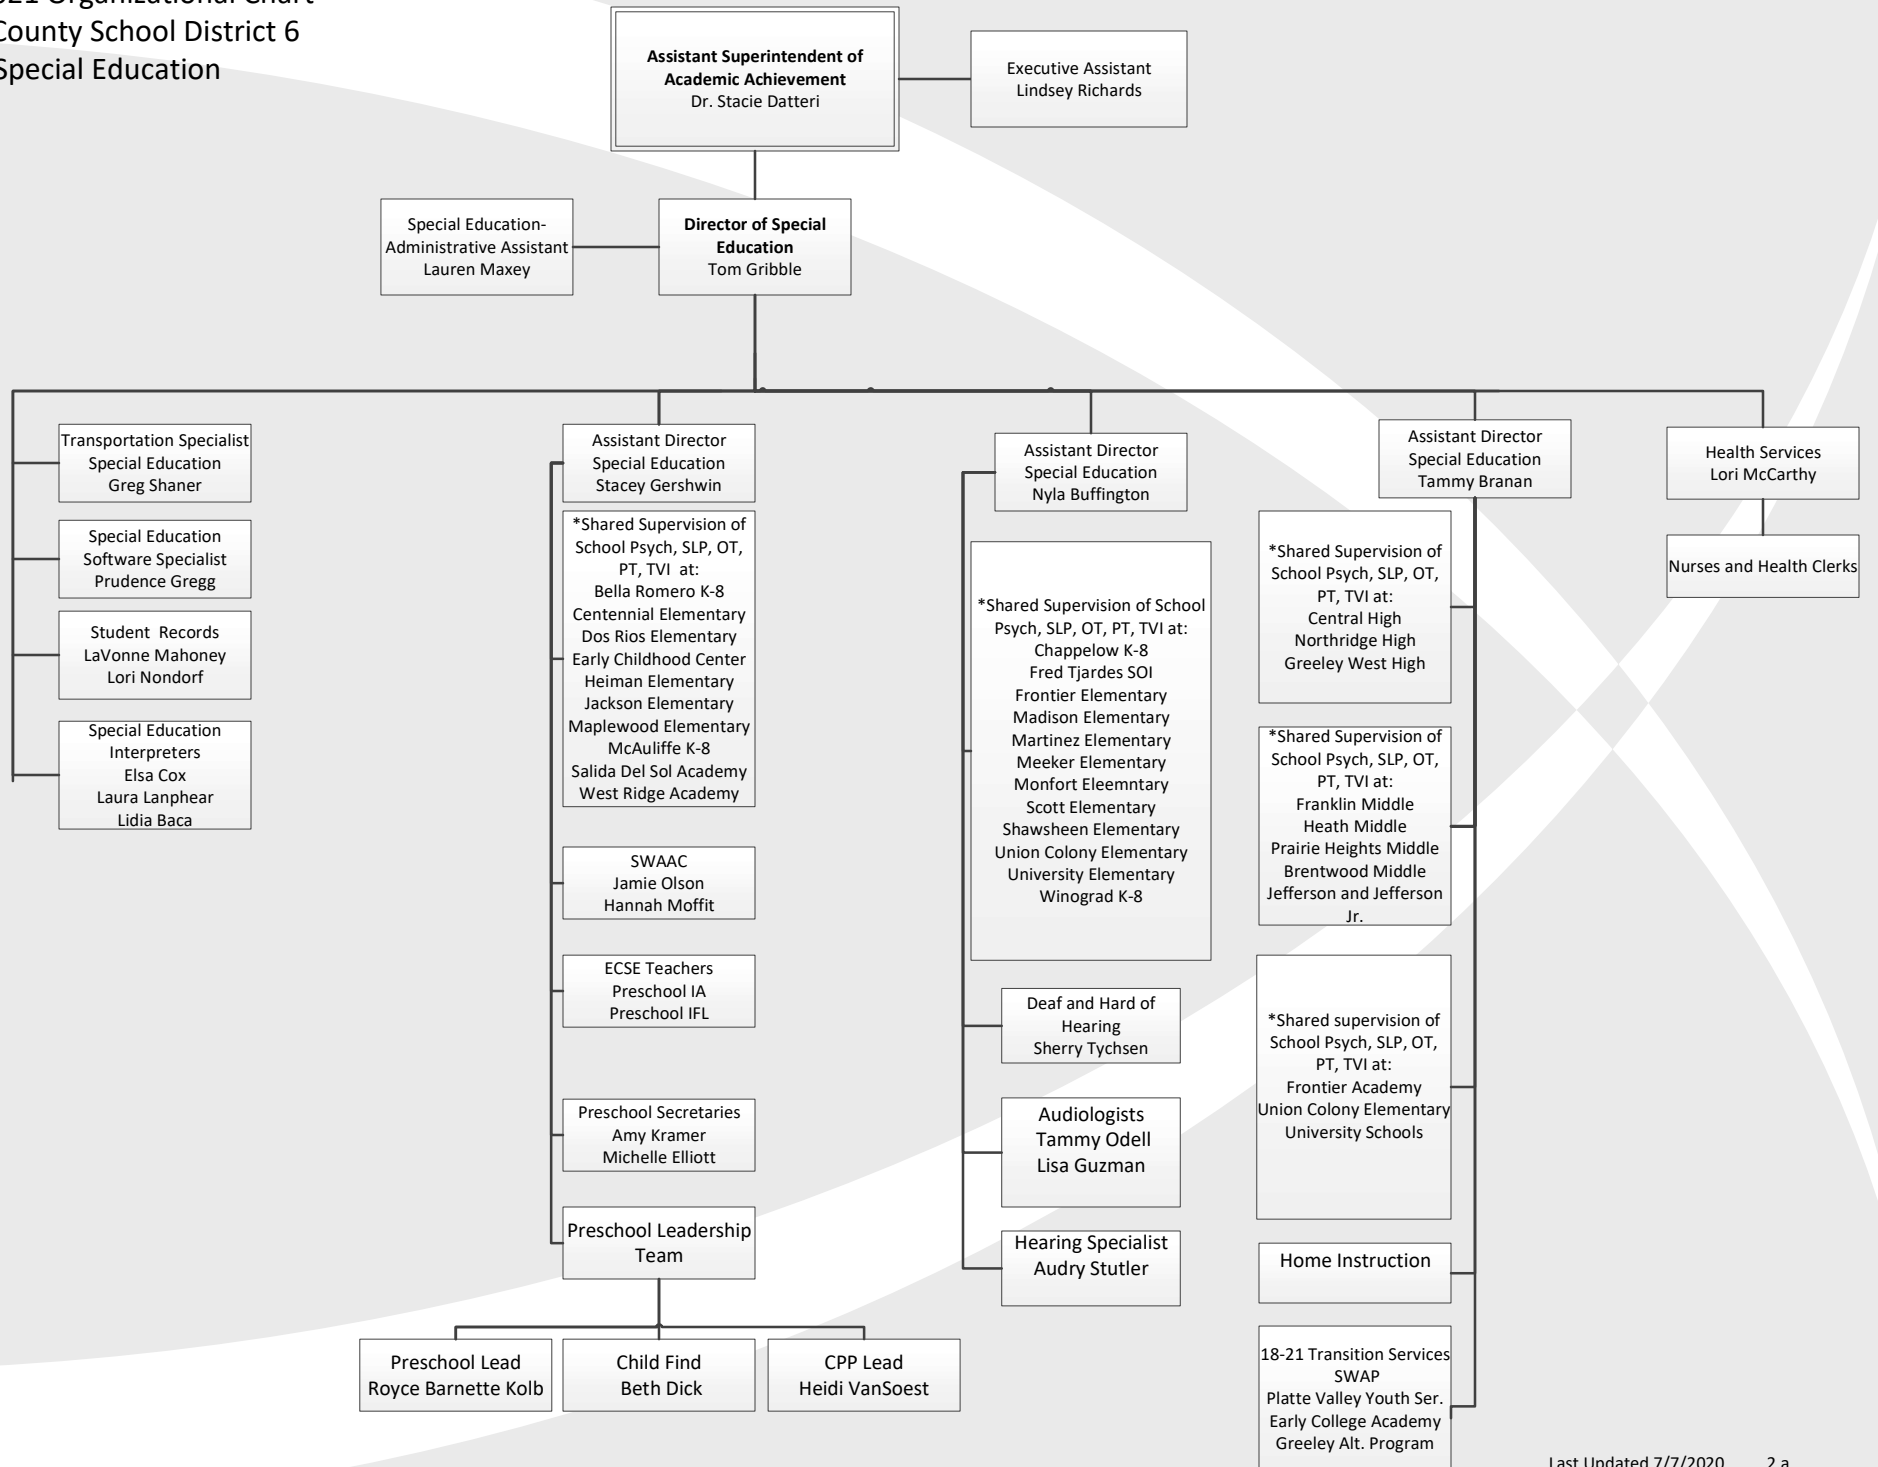

# 2020-2021 Organizational Chart Weld County School District 6

2020-2021 Organizational Chart  
 Weld County School District 6  
 Academic Achievement

**Superintendent of Schools**  
 Dr. Deirdre Pilch

Executive Assistant  
 Kristina Crain

**Assistant Superintendent of Academic Achievement**  
 Dr. Stacie Datterri

**Professional Development Manager**  
 Erika McNichol

**Executive Assistant**  
 Lindsey Richards

2020-2021 Organizational Chart  
 Weld County School District 6  
 Special Education

2020-2021 Organizational Chart  
 Weld County School District 6  
 School Leadership Secondary

2020-2021 Organizational Chart  
 Weld County School District 6  
 School Leadership  
 Elementary / K-8

2020-2021 Organizational Chart  
Weld County School District 6  
Communications/Safety & Security

2020-2021 Organizational Chart  
 Weld County School District 6  
 Nutrition Services

2020-2021 Organizational Chart  
 Weld County School District 6  
 Information Technology

2020-2021 Organizational Chart  
Weld County School District 6  
Transportation