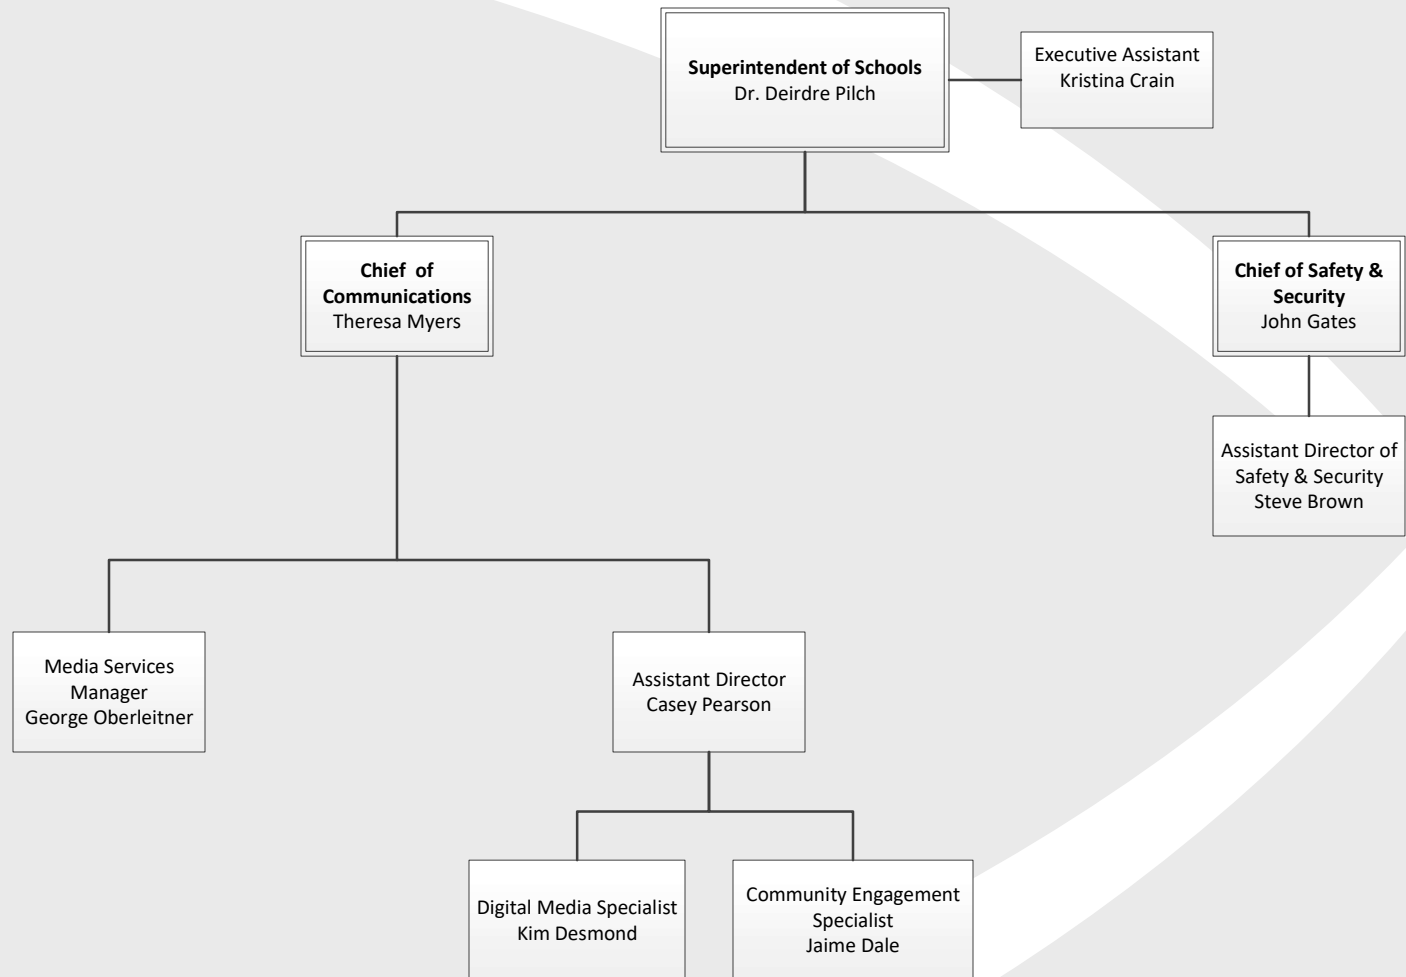

# 2020-2021 Organizational Chart Weld County School District 6

2020-2021 Organizational Chart  
 Weld County School District 6  
 Academic Achievement

**Superintendent of Schools**  
 Dr. Deirdre Pilch

Executive Assistant  
 Kristina Crain

**Assistant Superintendent of Academic Achievement**  
 Dr. Stacie Datterri

**Professional Development Manager**  
 Erika McNichol

**Executive Assistant**  
 Lindsey Richards

2020-2021 Organizational Chart  
 Weld County School District 6  
 Special Education

2020-2021 Organizational Chart  
 Weld County School District 6  
 School Leadership Secondary

2020-2021 Organizational Chart  
 Weld County School District 6  
 School Leadership  
 Elementary / K-8

2020-2021 Organizational Chart  
Weld County School District 6  
Communications/Safety & Security

2020-2021 Organizational Chart  
 Weld County School District 6  
 Nutrition Services

2020-2021 Organizational Chart  
 Weld County School District 6  
 Information Technology

2020-2021 Organizational Chart  
Weld County School District 6  
Transportation