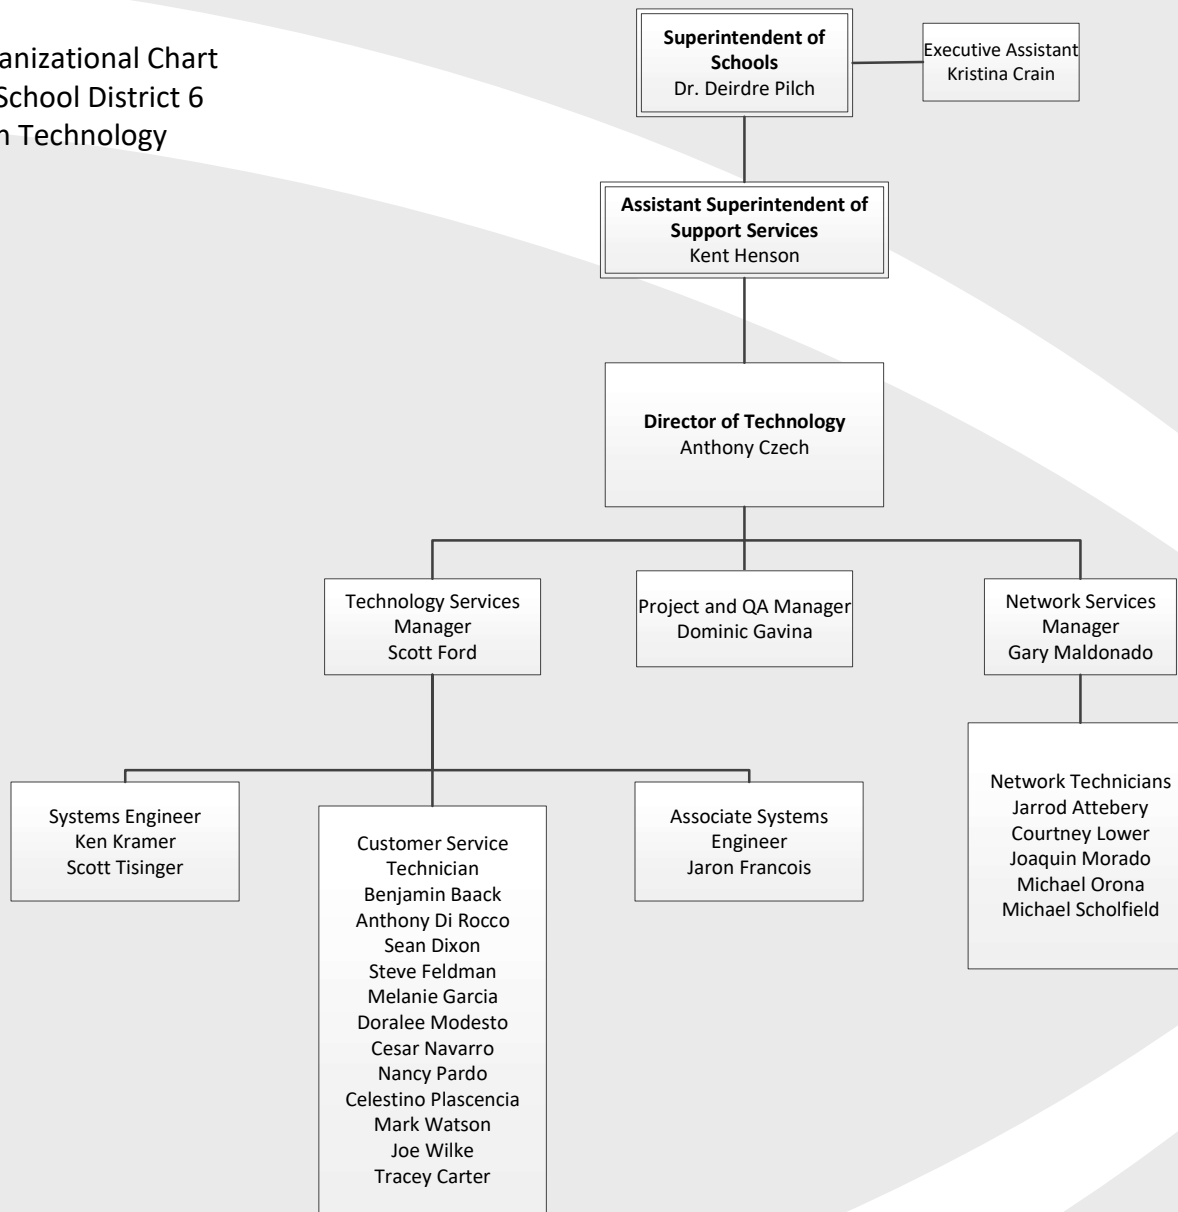

# 2020-2021 Organizational Chart Weld County School District 6

2020-2021 Organizational Chart  
 Weld County School District 6  
 Academic Achievement

**Superintendent of Schools**  
 Dr. Deirdre Pilch

Executive Assistant  
 Kristina Crain

2020-2021 Organizational Chart  
 Weld County School District 6  
 School Leadership Secondary

2020-2021 Organizational Chart  
 Weld County School District 6  
 School Leadership  
 Elementary / K-8

2020-2021 Organizational Chart  
Weld County School District 6  
Communications/Safety & Security

2020-2021 Organizational Chart  
Weld County School District 6  
Finance

2020-2021 Organizational Chart  
 Weld County School District 6  
 Support Services

2020-2021 Organizational Chart  
 Weld County School District 6  
 Human Resources

2020-2021 Organizational Chart  
 Weld County School District 6  
 Nutrition Services

2020-2021 Organizational Chart  
 Weld County School District 6  
 Information Technology

2020-2021 Organizational Chart  
Weld County School District 6  
Transportation