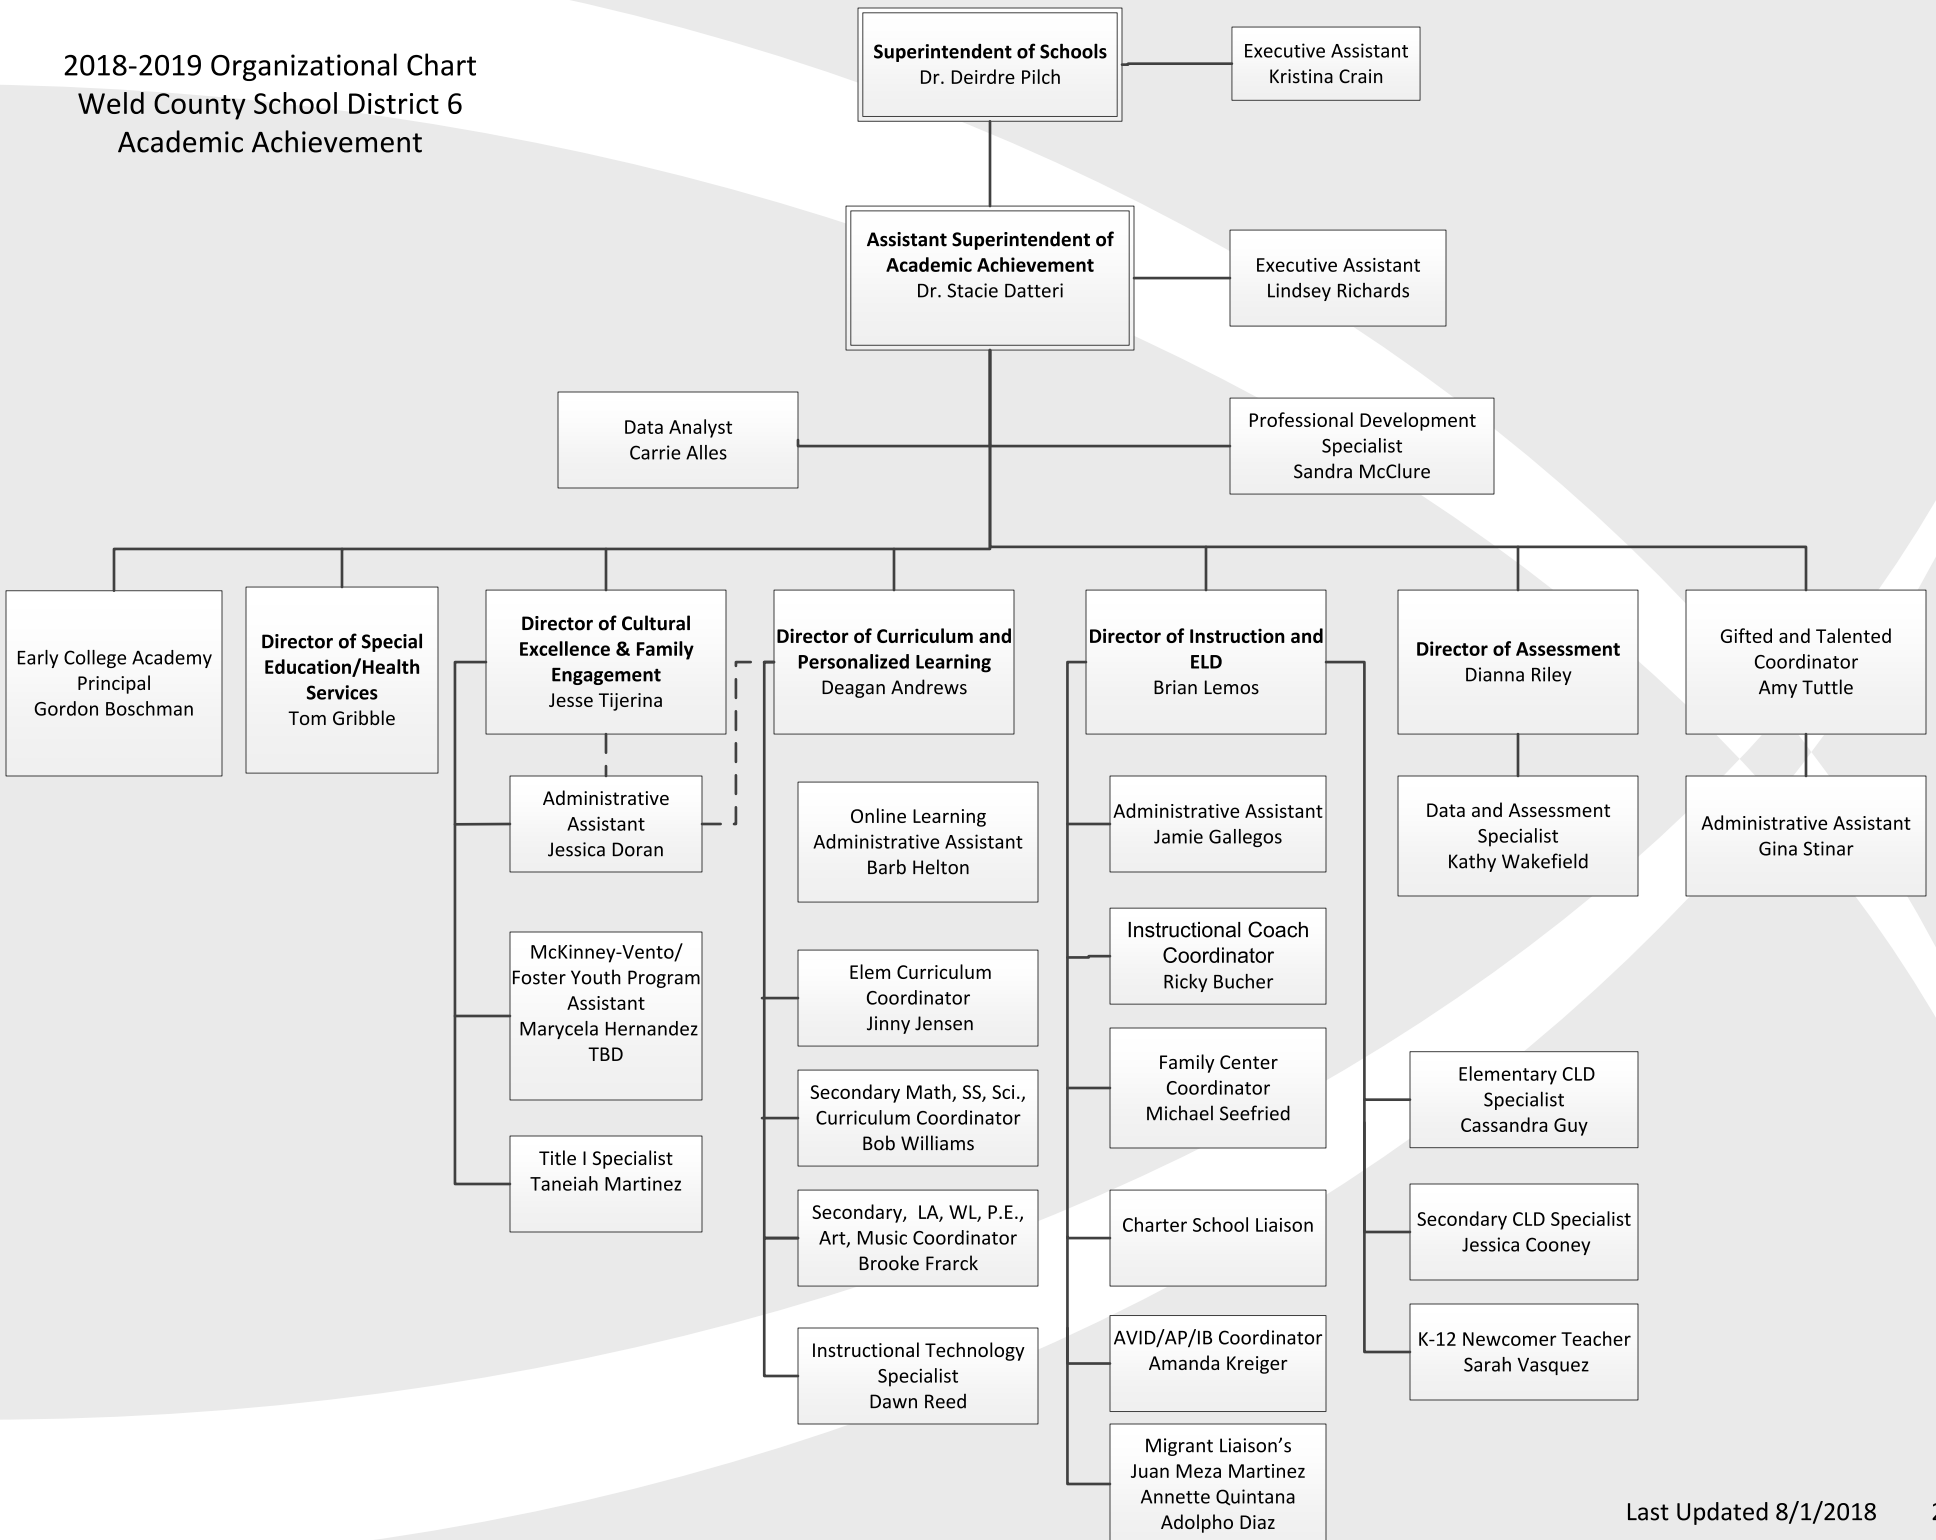

2018-2019 Organizational Chart  
Weld County School District 6

2018-2019 Organizational Chart  
 Weld County School District 6  
 Academic Achievement

2018-2019 Organizational Chart  
 Weld County School District 6  
 Special Education

2018-2019 Organizational Chart  
 Weld County School District 6  
 School Leadership  
 Elementary / K-8

2018-2019 Organizational Chart  
 Weld County School District 6  
 School Leadership Secondary

2018-2019 Organizational Chart  
Weld County School District 6  
Communications

2018-2019 Organizational Chart  
Weld County School District 6  
Finance

2018-2019 Organizational Chart  
 Weld County School District 6  
 Nutrition Services

2018-2019 Organizational Chart  
 Weld County School District 6  
 Human Resources

2018-2019 Organizational Chart  
 Weld County School District 6  
 Support Services

2018-2019 Organizational Chart  
 Weld County School District 6  
 Information Technology

2018-2019 Organizational Chart  
Weld County School District 6  
Transportation