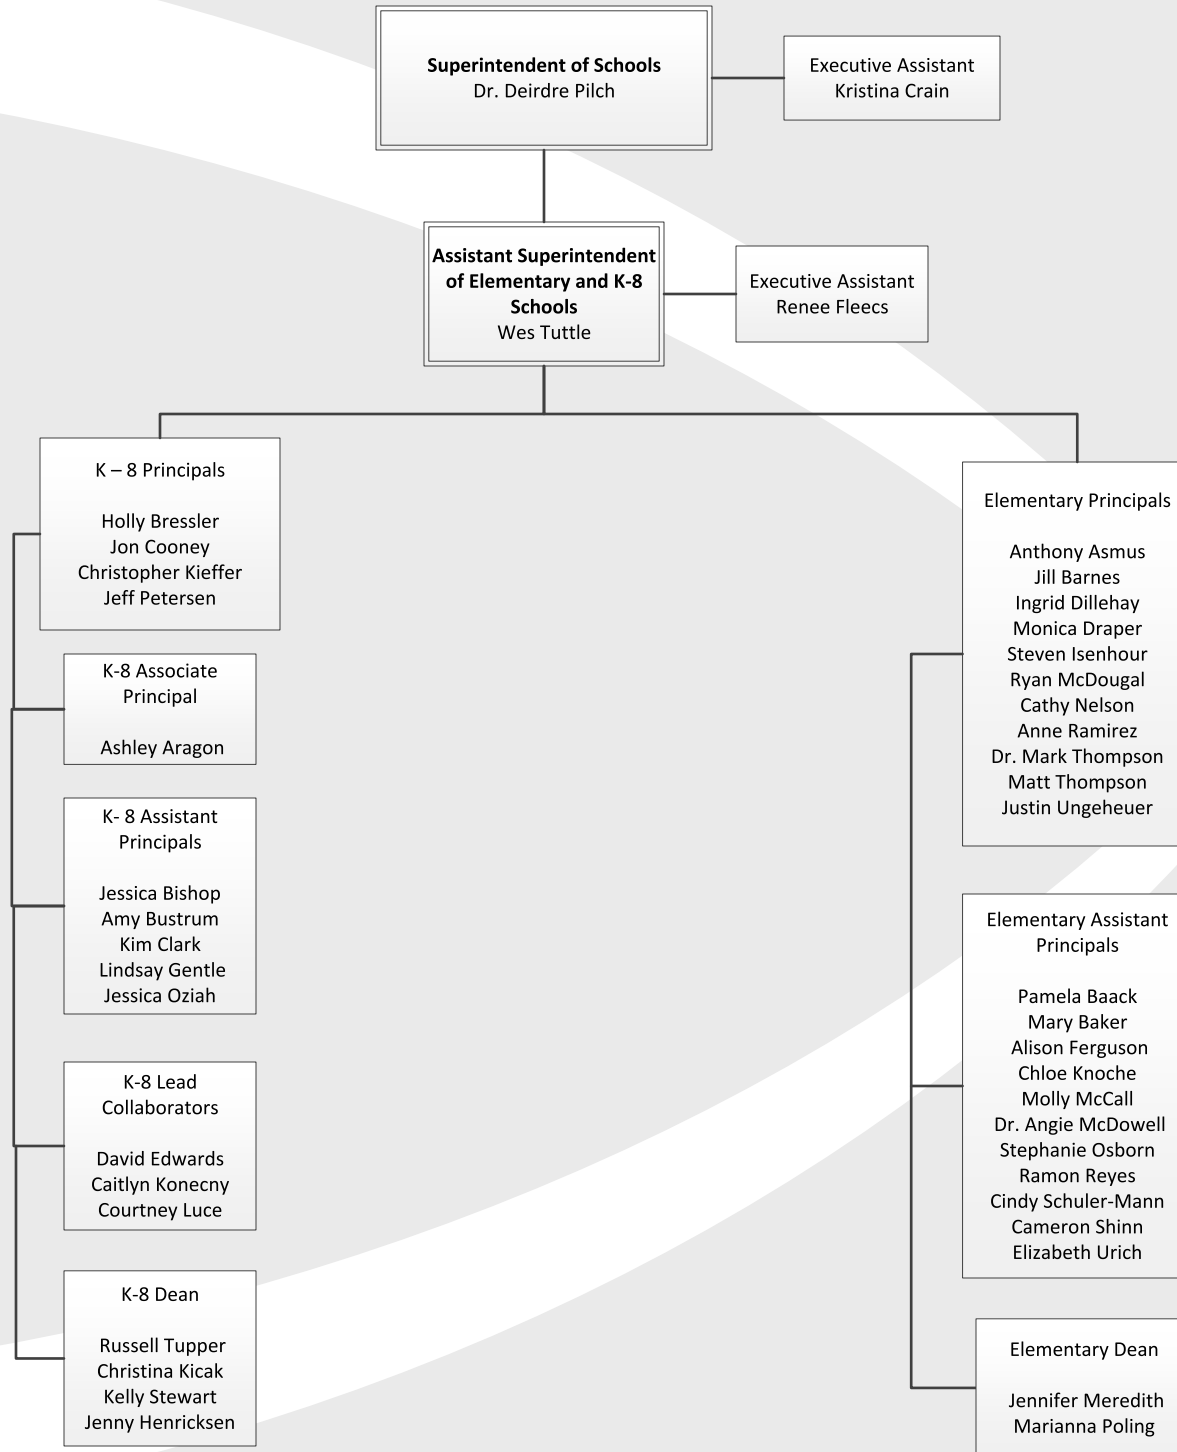

2018-2019 Organizational Chart  
Weld County School District 6

2018-2019 Organizational Chart  
 Weld County School District 6  
 Academic Achievement

2018-2019 Organizational Chart  
 Weld County School District 6  
 Special Education

2018-2019 Organizational Chart  
 Weld County School District 6  
 School Leadership  
 Elementary / K-8

2018-2019 Organizational Chart  
 Weld County School District 6  
 School Leadership Secondary

2018-2019 Organizational Chart  
Weld County School District 6  
Communications

2018-2019 Organizational Chart  
Weld County School District 6  
Finance

2018-2019 Organizational Chart  
 Weld County School District 6  
 Nutrition Services

2018-2019 Organizational Chart  
 Weld County School District 6  
 Human Resources

2018-2019 Organizational Chart  
 Weld County School District 6  
 Support Services

2018-2019 Organizational Chart  
 Weld County School District 6  
 Information Technology

2018-2019 Organizational Chart  
Weld County School District 6  
Transportation