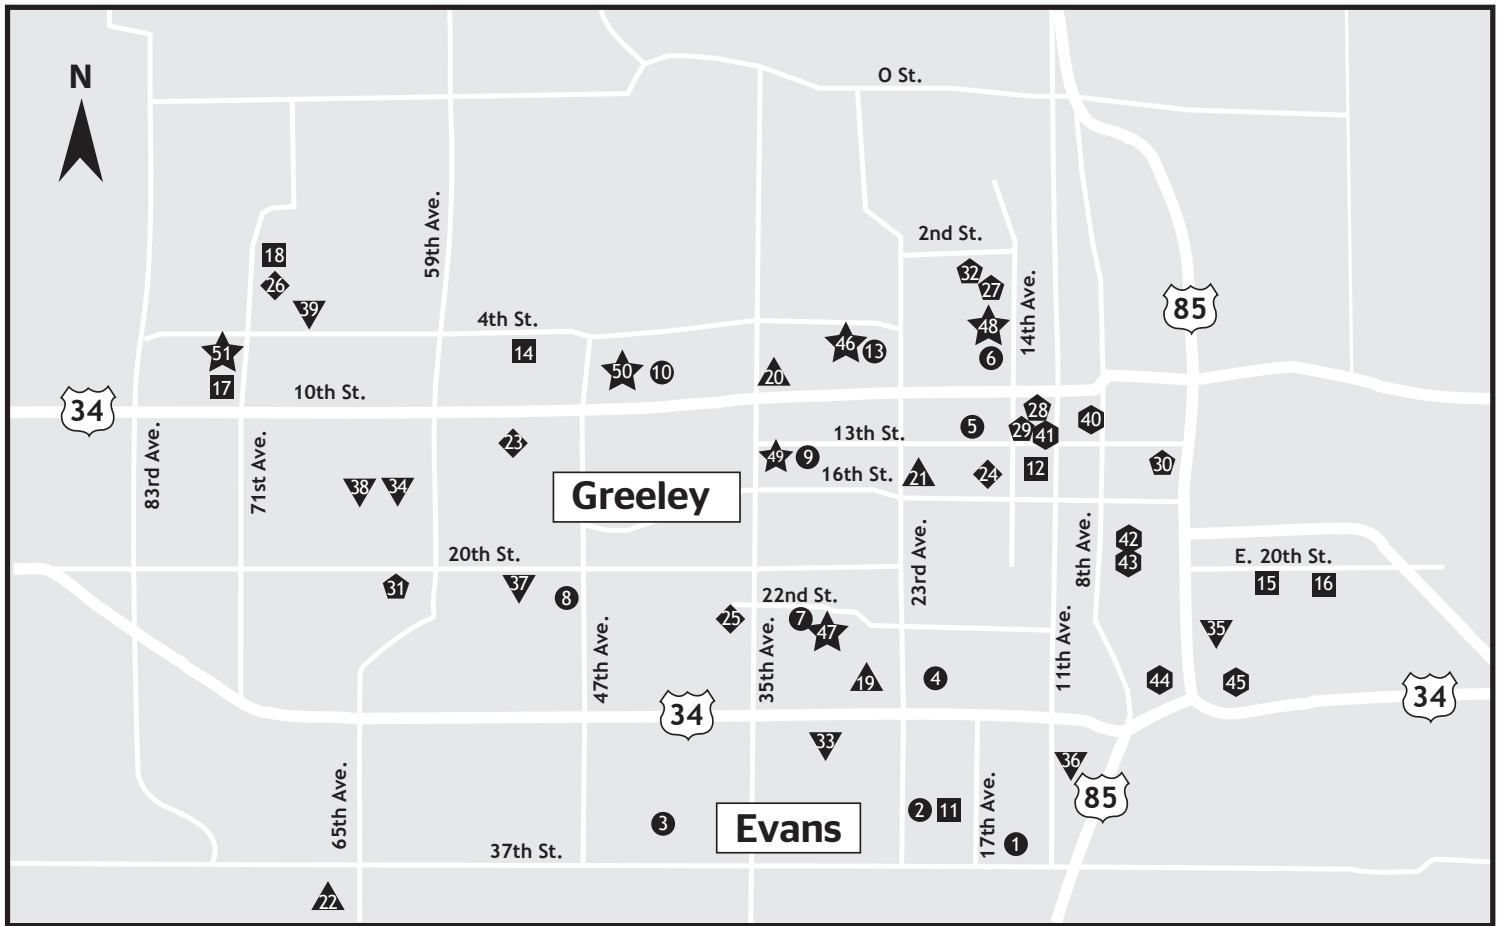

Where to Go in

Greeley-Evans School District 6

I'm **District 6.**

● K-5 Elementary Schools

- | | |
|---|--------------|
| 1. Centennial, 1400 37th St., Evans | 970-348-1100 |
| 2. Dos Rios, 2201 34th St., Evans..... | 970-348-1300 |
| 3. Heiman, 3500 Palermo Ave., Evans | 970-348-2400 |
| 4. Jackson, 2002 25th St. | 970-348-1500 |
| 5. Maplewood, 1201 21st Ave | 970-348-3800 |
| 6. Martinez, 341 14th Ave | 970-348-1800 |
| 7. Meeker, 2221 28th Ave | 970-348-2000 |
| 8. Monfort, 2101 47th Ave | 970-348-2100 |
| 9. Scott, 3000 W. 13th St | 970-348-2200 |
| 10. Shawsheen, 4020 W. 7 St..... | 970-348-2300 |

■ K-8 Schools

- | | |
|--|--------------|
| 11. Chappelow Arts Magnet, 2001 34th St., Evans | 970-348-1200 |
| 12. Fred Tjardes School of Innovation, 1424 13th Ave. | 970-348-4800 |
| 13. James Madison STEAM Academy, 500 24th Ave | 970-348-1700 |
| 14. McAuliffe STEM Academy, 600 51st Ave | 970-348-1900 |
| 15. Romero Academy (K-3), 614 E. 20th St. | 970-348-1400 |
| 16. Romero Academy (4-8), 1400 E. 20th St | 970-348-2500 |
| 17. Tointon Academy of Pre-Engineering, 717 71st Ave ... | 970-348-4000 |
| 18. Winograd, 320 N. 71st Ave | 970-348-2600 |

* School locations are approximate. For detailed directions, contact the school or the Administration Building.