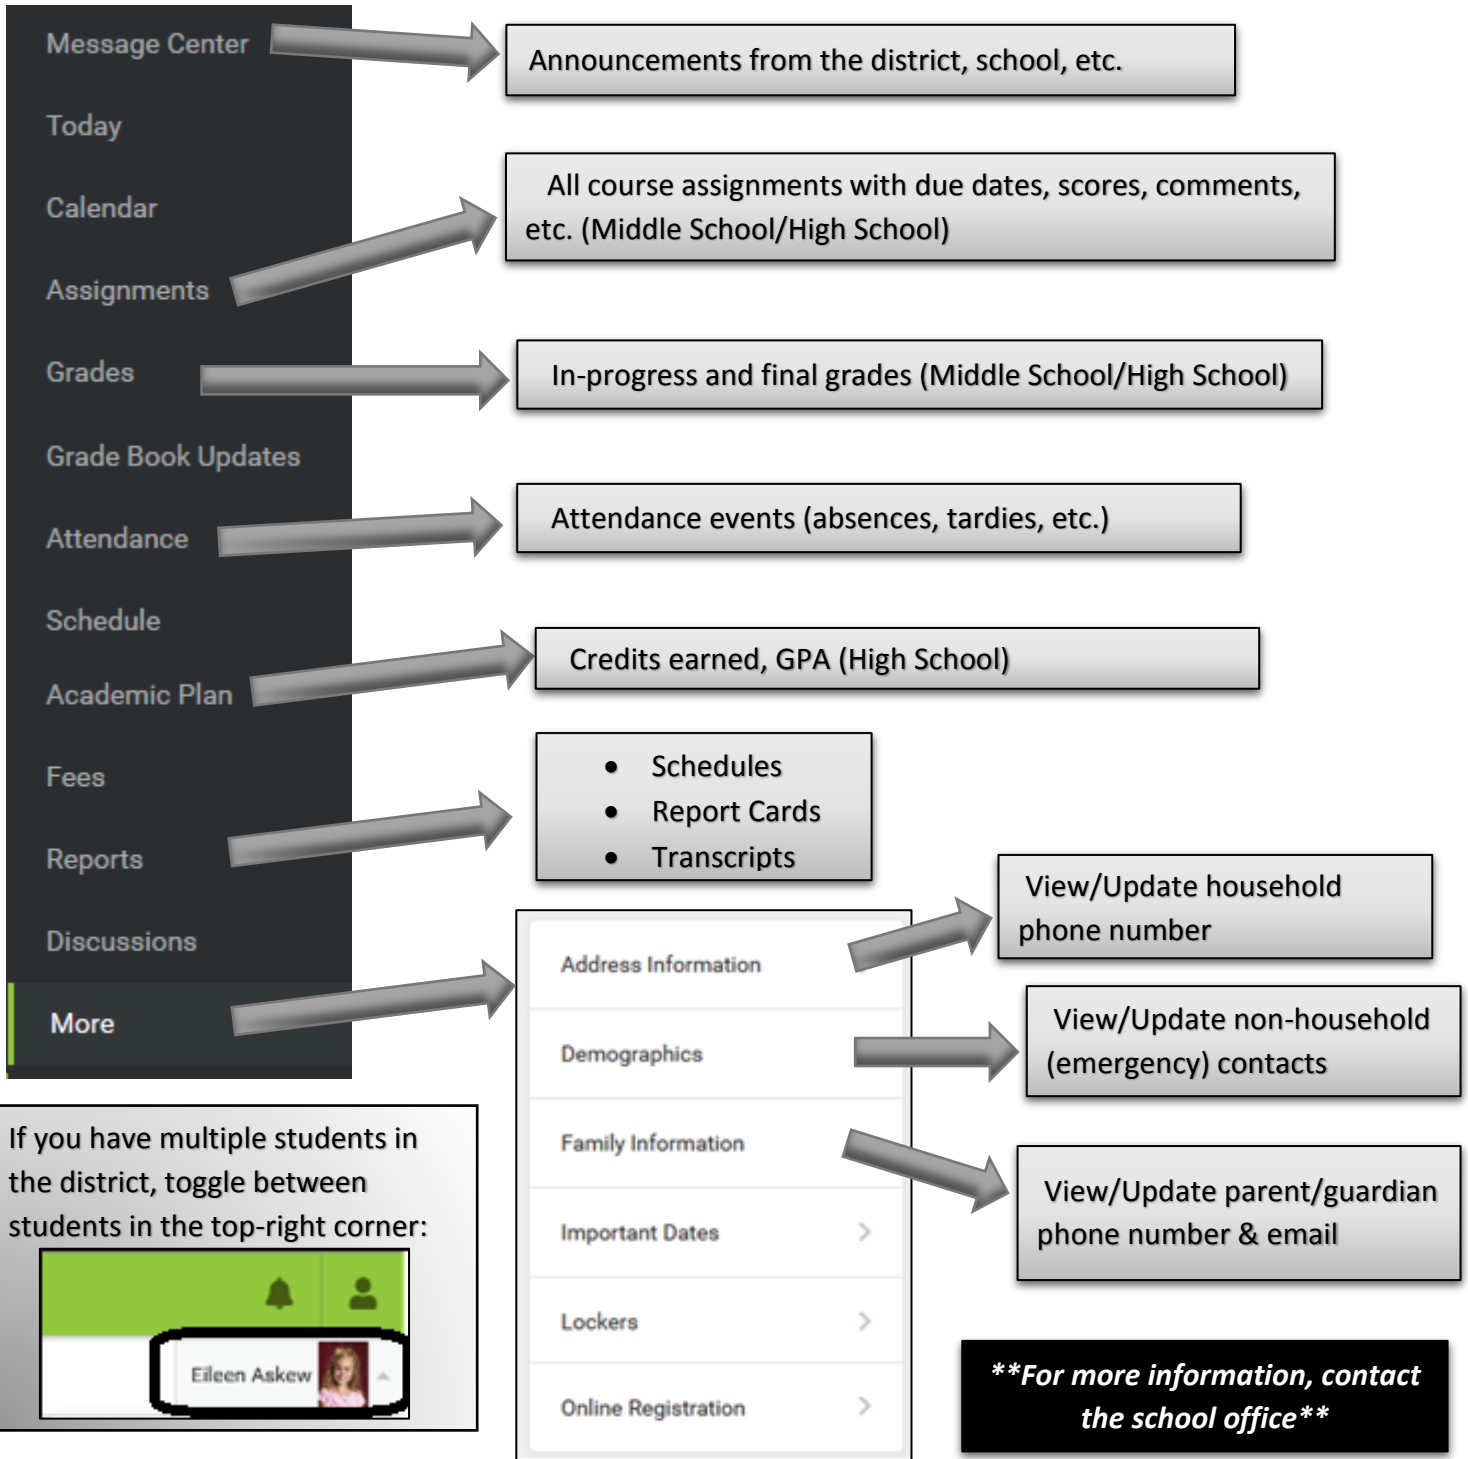

**** District Website (www.greeleyschools.org) – Families – Infinite Campus Parent Portal ****

If you have multiple students in the district, toggle between students in the top-right corner:

****For more information, contact the school office****

CAMPUS

Download the mobile app 'Campus Parent'
(District Name: **Greeley Weld 6**)

 Get it on
Google play

 Available on the
App Store