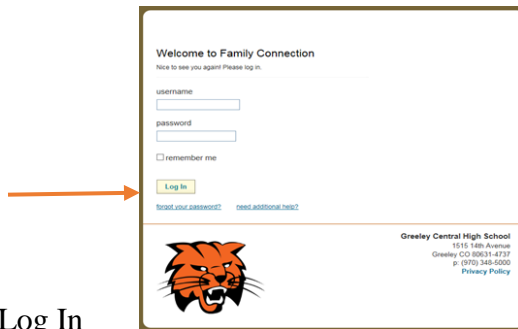

Why ICAP?

Every student will be exploring their interest in a career by completing goals and tasks on FAMILY CONNECTION. This is a requirement for graduation! This will also be part of your grade for Seminar! Let's get to it!

HOW DO WE ACCESS FAMILY CONNECTION (aka Naviance)?

Go to the Greeley Central Website → Counseling Tab → Family Connection

Click on the Welcome to Family Connections Box and add your username and password

Username: Infinite campus username

Password: Infinite campus password